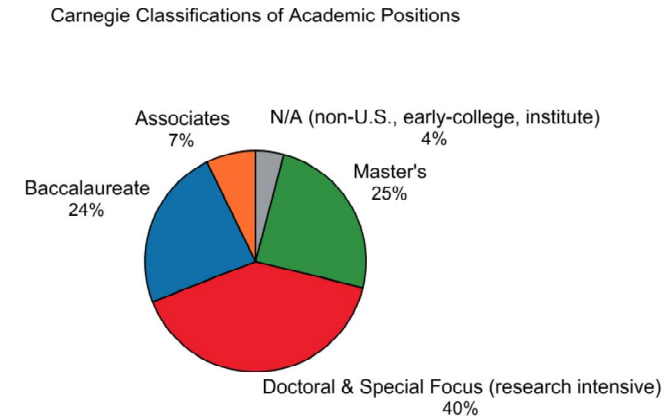

UNC-CH SPIRE IRACDA: Alumni Career Placements

85% of SPIRE alumni are in academic careers (faculty members, administrators, and research scientists)

Map based on Zip Code. Color shows details about Carnegie Cluster. The data is filtered on Position Type, which keeps Academic Faculty(non-tenure track), Academic Faculty(tenure track), Alternative Academic (e.g., administration) and Research Scientist(Academic).