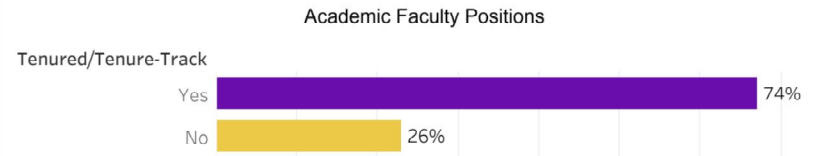

UNC-CH SPIRE IRACDA: Alumni Career Placements

85% of SPIRE alumni are in academic careers (faculty members, administrators, and research scientists)

Map based on Zip Code. Color shows details about Carnegie Cluster. The data is filtered on Position Type, which keeps Academic Faculty(non-tenure track), Academic Faculty(tenure track), Alternative Academic (e.g., administration) and Research Scientist(Academic).