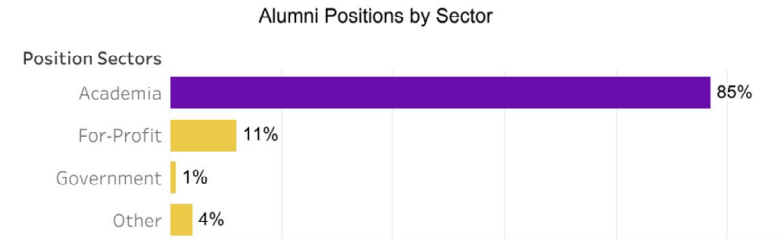

UNC-CH SPIRE IRACDA: Alumni Career Placements

85% of SPIRE alumni are in academic careers (faculty members, administrators, and research scientists)

Map based on Zip Code. Color shows details about Carnegie Cluster. The data is filtered on Position Type, which keeps Academic Faculty(non-tenure track), Academic Faculty(tenure track), Alternative Academic (e.g., administration) and Research Scientist(Academic).